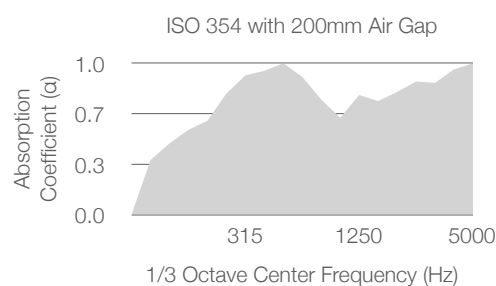

# Polyx™ Baffle 9

Trademark and 2024 ©

Polyx™ Baffle 9 are acoustic baffles that hang on the ceiling to absorb echoes and improve speech intelligibility. Our polyester baffle comes in over 30 different colours made in polyester finish. They are installed into V-shaped keels that clip each baffle firmly in place. The center-to-center distance between each baffle is 100mm apart.

## Technical Specifications

Material	Polyester, 100% PET
Standard Dimension	9mmW x 2440mmL
Standard Height	100mm, 200mm, 300mm, 400mm, 600mm
Material Thickness	9mm
Eco-Friendly Test	Oeko-Tex® Standard 100
Fire-Rated Test	EN 13501-1 = Class B s1, d0
Acoustics Test	ISO 354 = NRC 0.80