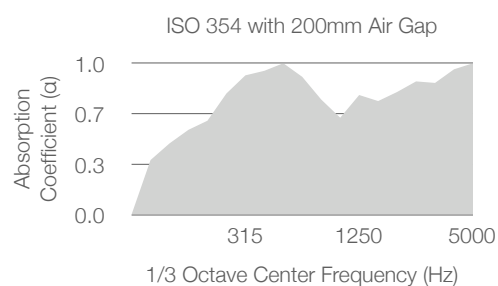

Polyx™ Baffle 24

Trademark and 2025 ©

Polyx™ Baffle 24 are acoustic baffles that hang on the ceiling to absorb echoes and improve speech intelligibility. Our polyester baffle comes in over 30 different colours made in polyester finish. They are installed into V-shaped keels that clip each baffle firmly in place. The center-to-center distance between each baffle is 100mm apart.

Technical Specifications

Material	Polyester, 100% PET
Standard Dimension	24mmW x 2440mmL
Standard Height	100m, 200mm, 300mm, 400mm, 600mm
Material Thickness	24mm
Eco-Friendly Test	Oeko-Tex® Standard 100
Fire-Rated Test	EN 13501-1 = Class B s1, d0
Acoustics Test	ISO 354 = NRC 0.80