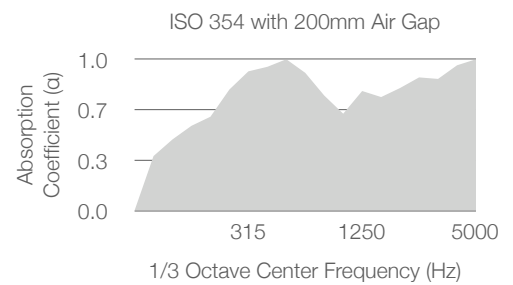

Polyx™ Baffle 18

Trademark and 2024 ©

Polyx™ Baffle 18 are acoustic baffles that hang on the ceiling to absorb echoes and improve speech intelligibility. Our polyester baffle comes in over 30 different colours made in polyester finish. They are installed into V-shaped keels that clip each baffle firmly in place. The center-to-center distance between each baffle is 100mm apart.

Technical Specifications

Material	Polyester, 100% PET
Standard Dimension	18mmW x 2440mmL
Standard Height	100mm, 200mm, 300mm, 400mm, 600mm
Material Thickness	18mm
Eco-Friendly Test	Oeko-Tex® Standard 100
Fire-Rated Test	EN 13501-1 = Class B s1, d0
Acoustics Test	ISO 354 = NRC 0.80