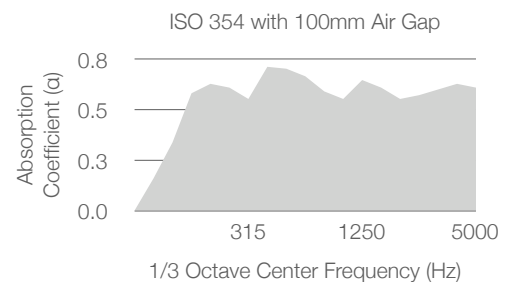

Polyx™ Baffle 12

Trademark and 2024 ©

Polyx™ Baffle 12 are acoustic baffles that hang on the ceiling to absorb echoes and improve speech intelligibility. Our polyester baffle comes in over 30 different colours made in polyester finish. They are installed into V-shaped keels that clip each baffle firmly in place. The center-to-center distance between each baffle is 100mm apart.

Technical Specifications

Material	Polyester, 100% PET
Standard Dimension	12mmW x 2440mmL
Standard Height	100mm, 200mm, 300mm, 400mm, 600mm
Material Thickness	12mm
Eco-Friendly Test	Oeko-Tex® Standard 100
Fire-Rated Test	EN 13501-1 = Class B s1, d0
Acoustics Test	ISO 354 = NRC 0.65