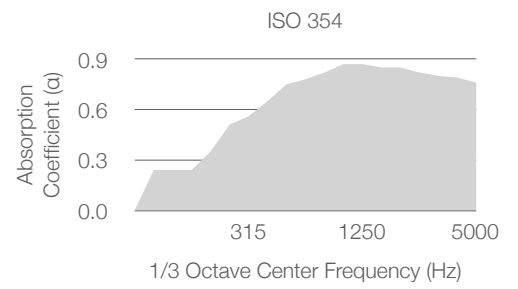

# Polyx™ Baffle 50

Trademark and 2024 ©

Polyx™ Baffles are acoustic panels hang vertically on the ceiling to absorb echoes. Our polyester baffle come in a basic black and white polyester wool finish, or a luxurious coloured felt finish. We recommend hanging each Polyx™ baffle approximately 300mm away from one another for good sound absorption.

## Technical Specifications

Material	Polyester Wool
Standard Dimension	600mm x 1200mm
Standard Thickness	50mm
Eco-Friendly Test	Oeko-Tex® Standard 100
Fire-Rated Test	EN 13501-1 = Class B s1, d0
Acoustics Test	ISO 354 = NRC 0.75